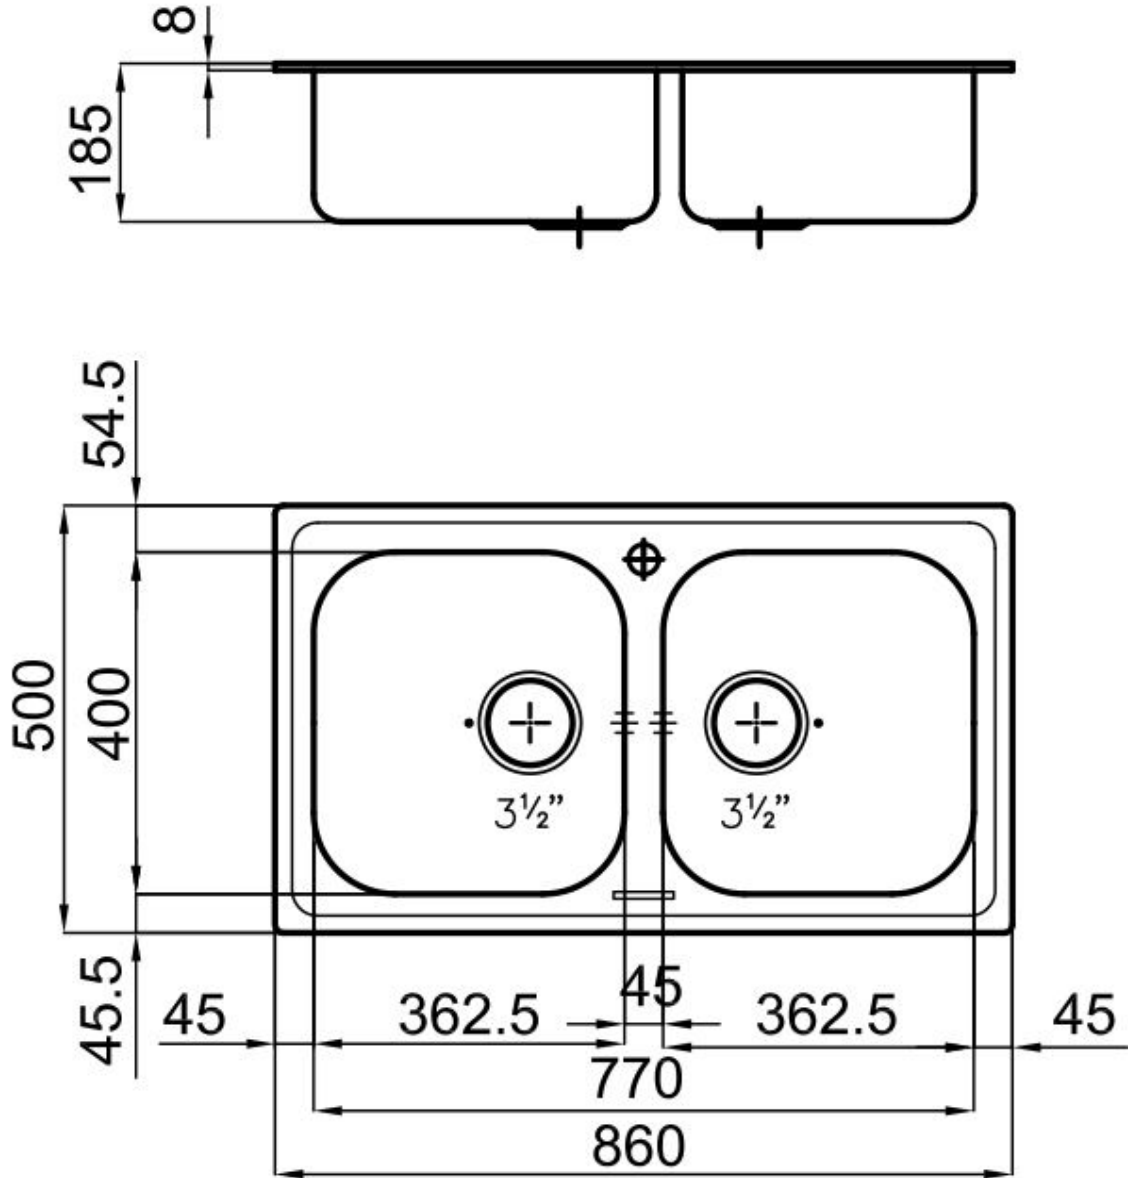

Sink F300

Kitchen Sinks

Code: 1352 060

DETAILS

Edge/Installation Type Standard (8 mm Edge)

Material AISI 304 stainless steel

Texture Foster brushed

Base 90 cm

Dimensions 860x500 mm

Standard fittings Fixing hooks, gasket, drain, overflow and siphon, boxed packing

Mixer holes 1 standard hole

Built-in hole 840 x 480 mm

Drainer No

Width 86 cm

Bowl dimension 362,5x400mm

Number of bowls 2 bowls

Waste fitting 3,5" drain

FEATURES

Added value Foster uses steel thicknesses higher than those used on average by other manufacturers. This is how, thanks to our long experience, we know how to make sinks of superior quality and with a better resistance to aging.

Basket 3,5" waste fitting The drain is equipped with a large 3.5" drain, with the practical basket cap that prevents the discharge of solid parts.

Sliding brackets

TECHNICAL DATA

OPTIONAL ACCESSORIES

Glass chopping board
8631 300